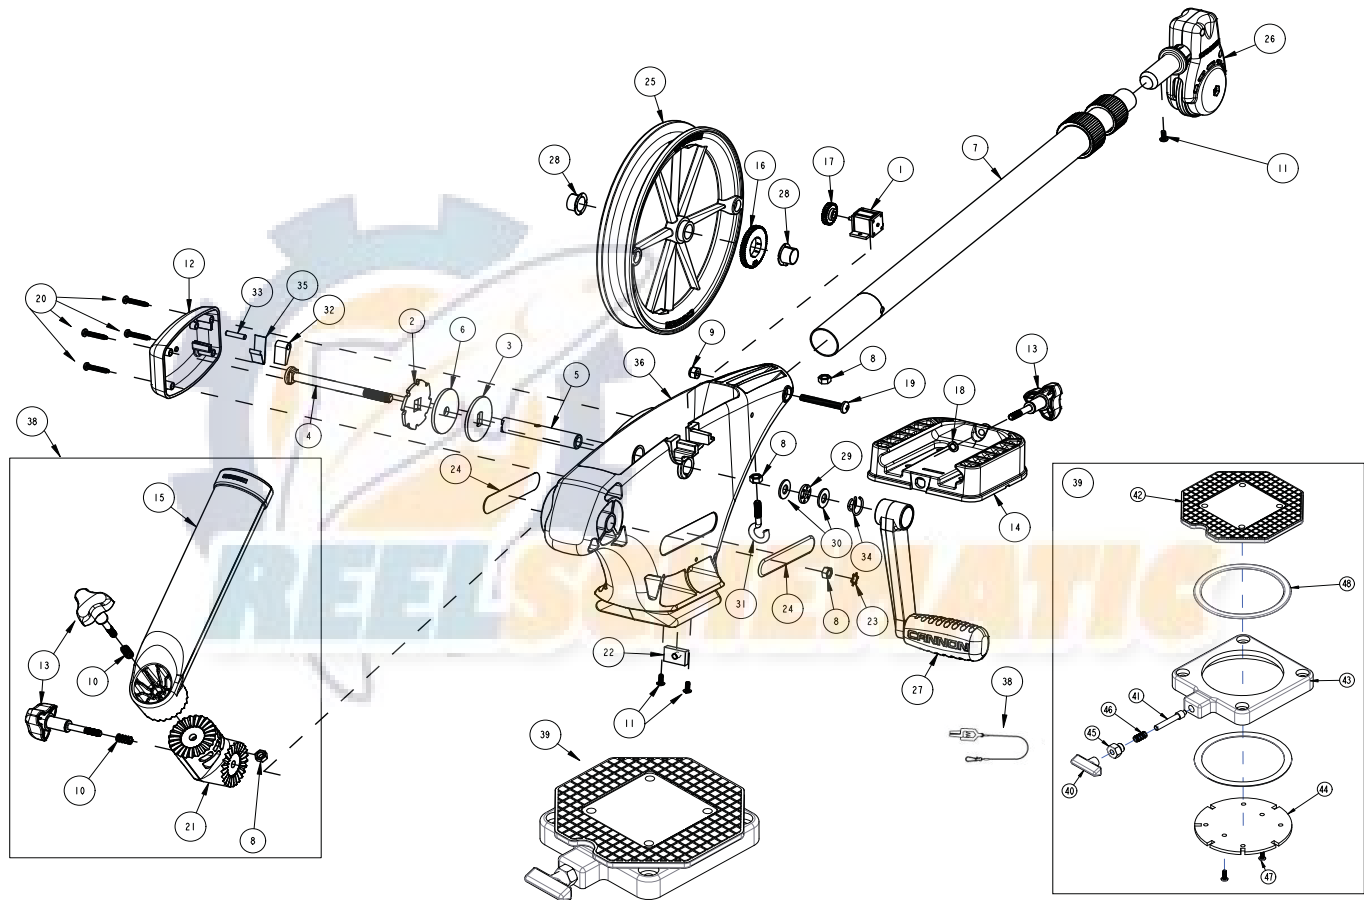

# 1901130 UNI-TROLL 10 STX

## 1901130 UNI-TROLL 10 STX

1	0220477	METER 3 DIGIT	18	3393000	RING, RETAINING, 1/4" SHAFT	35	9400070	HDW SPRING DOG
2	3391995	PLATE - RATCHET BRAKE	19	3393461	SCREW-1/4-20 X 2" SS, PPH	36	3392540	FRAME, MANUAL DR, BLACK
3	3391990	PLATE - CLUTCH/BRAKE REEL	20	3393480	SCREW-#10X1 PPH HI-LO SS (qty: 4)	37	2277002A	LINE RELEASE
4	1000904	ASY SHAFT RATCHET UT6	21	3394200	ARM, DUAL AXIS-ROD HLDR	38	3391904	ASSY-CNN, ROD HOLDER, UT
5	1080001	SHAFT REEL ET/UT	22	3394702	INSERT, BASE, LO-PRO	39	2998905	ASSY - CNN SWIVEL BASE
6	3391710	PAD - CLUTCH	23	3394722	INSERT, PUSH ON	40	2249001	HDW KNB RELEASE PIN
7	2210821	ASM BOOM TELESCOPIC	24	3395634	DECAL-SIDE, BLACK	41	2266001	HDW PIN RELEASE
8	2263102	NUT-HEX 1/4-20 SS 300SRS	25	3397931	REEL, PLASTIC, 24" RETRIEVE	42	2267002	BRK PLATE SWIVEL
9	2263103	NUT-1/4-20 NYLOCK SS	26	3990200	ASSY-CNN, BOOM END	43	2267005	PLATE, BASE (ROUGH)
10	2287002	HDW SPRING RELEASE PIN	27	3994210	CRANK ARM/HANDLE ASM	44	2267006	PLATE - INDEXING 6 STOP
11	2373450	SCREW-#8-18 X 3/8" THRD CUT SS	28	9010001	BEARING NYLINER	45	2277001	HDW RETAINER RELEASE NUT
12	3321001	COVER-CLUTCH	29	9010280	HDW BEARING, THRUST	46	2287002	HDW SPRING RELEASE PIN
13	3390101	KNOB-CANNON, SOFT GRIP	30	3391737	WASHER THRUST, 17-7 SS (qty: 2)	47	2372100	SCREW, #8-18 X 5/8 (QTY: 2)
14	3391955	BASE-MOUNT, MAG ST	31	9040040	HDW BOLT 1/4-20 ROLLEDTHD HOOK	48	9010004	HDW BEARING SWIVEL BASE (QTY: 2)
15	3392033	TUBE, DUAL AXIS RD HLDR	32	9100160	DOG RATCHET	*	2294894	BAG ASSEMBLY
16	3392222	GEAR, 56 TOOTH	33	9250003	HDW PIN 3/16 X 7/8 DOWEL			
17	3392223	GEAR, 28 TOOTH	34	9400040	HDW SPRING CRANK4			

*\*bag assembly not shown in diagram*